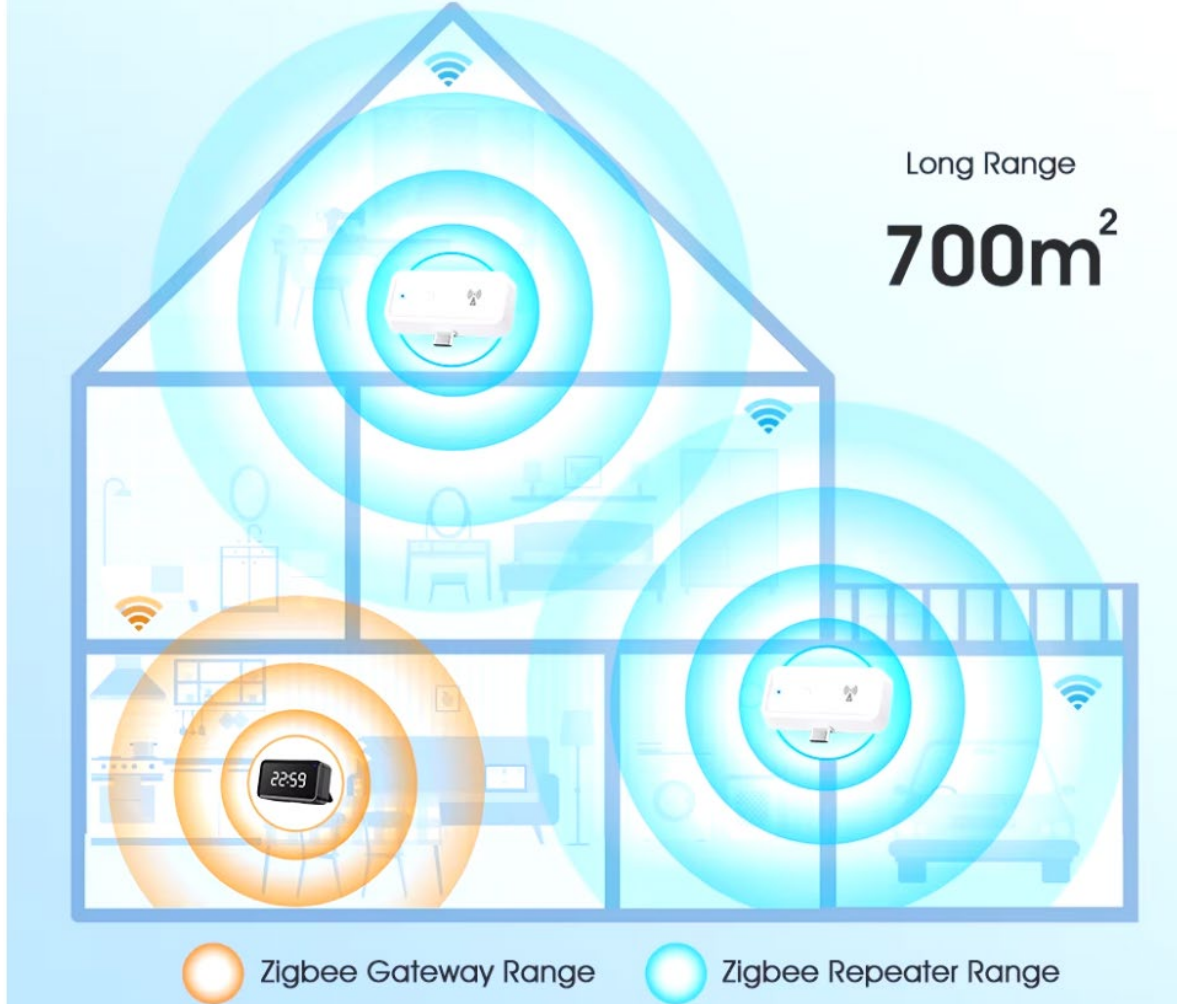

Optimizing Signals

No More Worry About Distance Problem for Signal Interrupt

 Please wake up low-power devices in advance and make sure the gateway turns off pairing mode, otherwise the signal data will be inaccurate.

Unrivalled Signal Coverage with 20dB Power Output

Extending Coverage up to 50M Indoors and 300M Outdoors

	Indoor Distance	Outdoor Distance	Output Power
Our	15-50m (in open area)	> 300m (in open area)	20dB
Other	10-30m	>200m (in open area)	8dB

Expanding Zigbee Network Range

Extend Your Network Coverage Anywhere in and Around Your Home

Signal Viewing

Offline Notification

Voice Control

Share Device