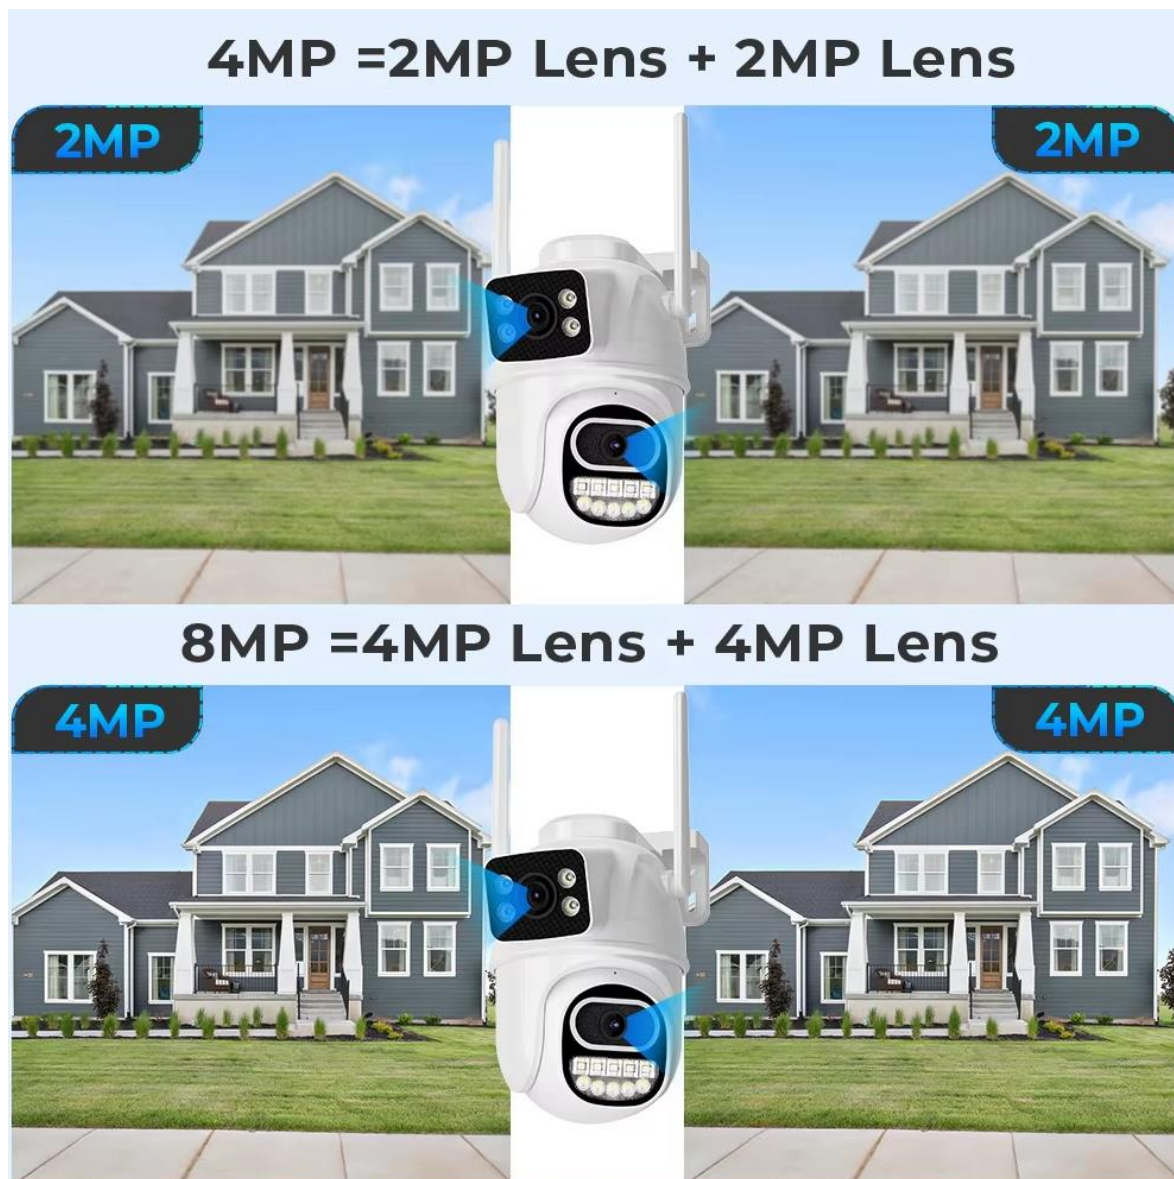

Los pasos del zoom digital 4X

- ① Cambie el vídeo al modo horizontal en la aplicación icsee,
- ② Toque el vídeo de la izquierda o la derecha con ambas manos para entrar en una pantalla,
- ③ Utilice dos dedos para acercar/alejar.