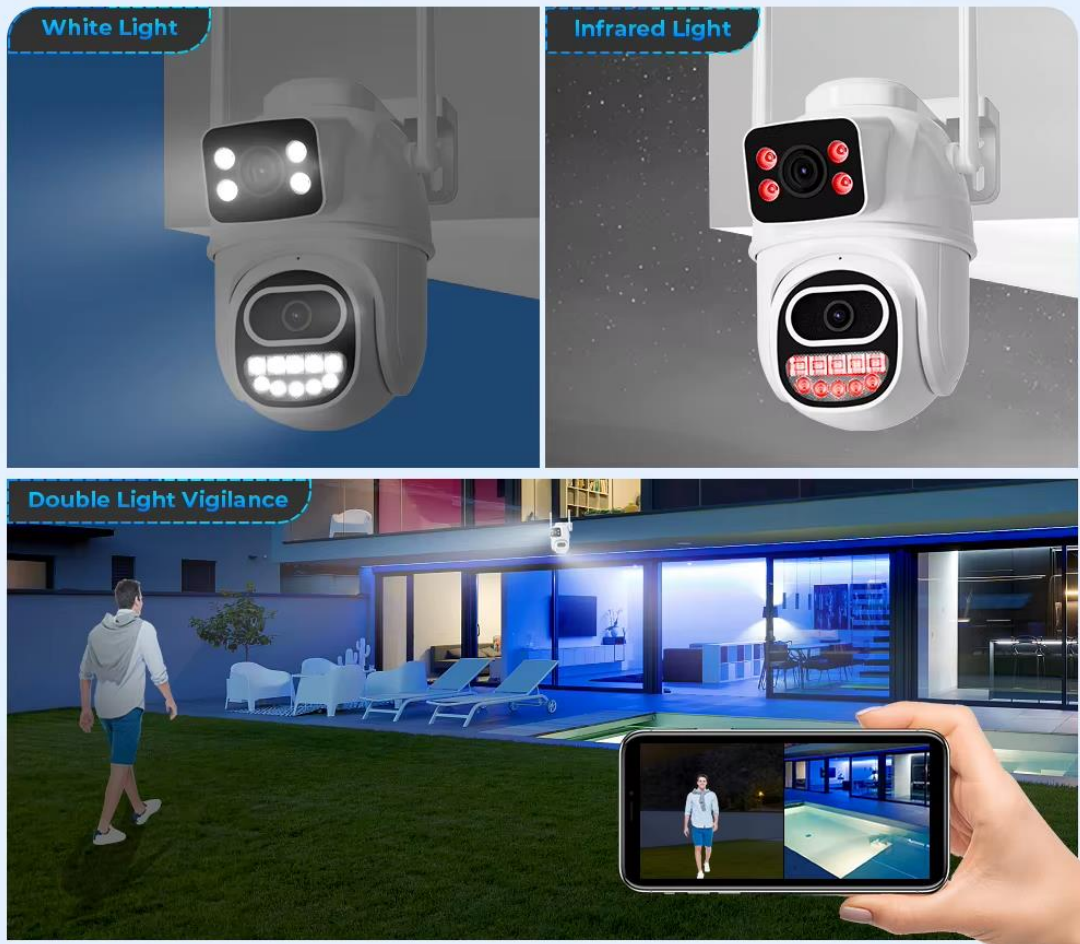

-Pantalla dual de doble lente, visión gran angular + visión de larga distancia para lograr un monitoreo claro desde lejos y cerca;

-Diseño de doble fuente de luz, luz infrarroja incorporada + luz blanca, se puede configurar visión nocturna infrarroja y visión nocturna a todo color;

A33 = Bullet Camera + PTZ Camera

One camera can monitor two positions, which is equivalent to two cameras, saving you more money.

Pan 270° Tilt 90°
Control the rotation angle to view every corner

Smart Night Vision

Built-in pcs Infrared/White dual-light led, still clear at night.

AI Humanoid Detection

The cam supports humanoid detection and push alerts to APP

Notice

Lighting

Built-In Siren

Auto Tracking

Smart Tracking function makes the camera follows moving objects

SD Card Storage

Cloud storage

Up to
128GB
Micro SD Card

Three types of connection

Bluetooth connection & wifi connection & network cable connection

Remote access and control

With just a few clicks on the iCsee app or client, you can always stay in touch with your family or business.