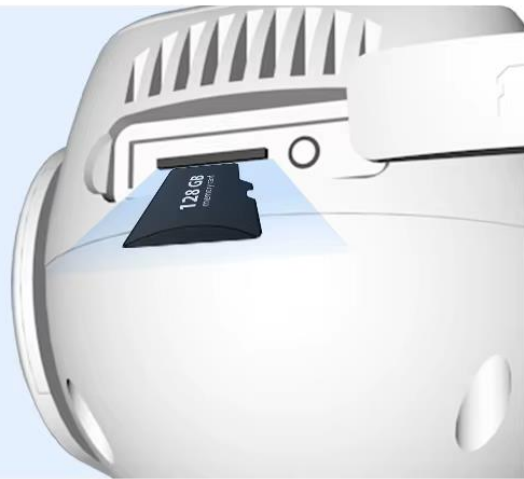

A33 = Bullet Camera + PTZ Camera

One camera can monitor two positions, which is equivalent to two cameras, saving you more money.

Pan 270° Tilt 90°
Control the rotation angle to view every corner

Smart Night Vision

Sensitive
auto-tracking

Pan 270°
Tilt 90°

Smarter
Body Tracking

Geavanceerde H.265AI+Video Compressie

H.264 Compression Format

H.265 Compression Format

SD Card & Cloud Storage

Support cloud storage and Max 128G SD card

SD Card Storage

Cloud storage

Up to
128GB
Micro SD Card

Three types of connection

Bluetooth connection & wifi connection & network cable connection

Remote access and control

With just a few clicks on the iCsee app or client, you can always stay in touch with your family or business.

Free iCsee APP

Available on the  **App Store**  **Get it on Google play**

Free iCsee Client

 **Download Mac Version**  **Download for Windows**

Browsers

IP66 Waterproof

Protect your security even in the rain, snow or wind weather(-10°-50°)