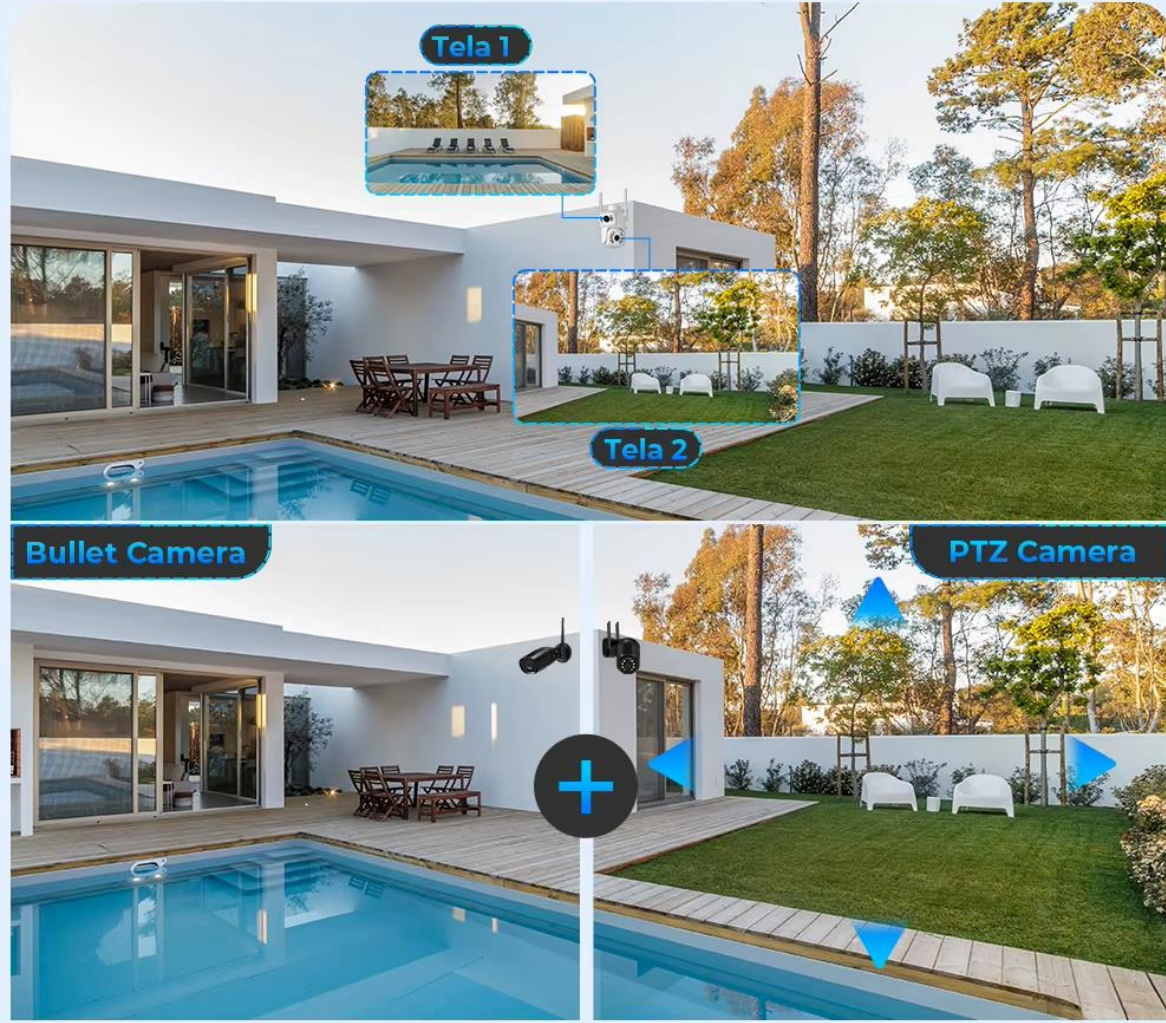

A33 = Bullet Camera + PTZ Camera

One camera can monitor two positions, which is equivalent to two cameras, saving you more money.

Pan 270° Tilt 90°
Control the rotation angle to view every corner

Smart Night Vision