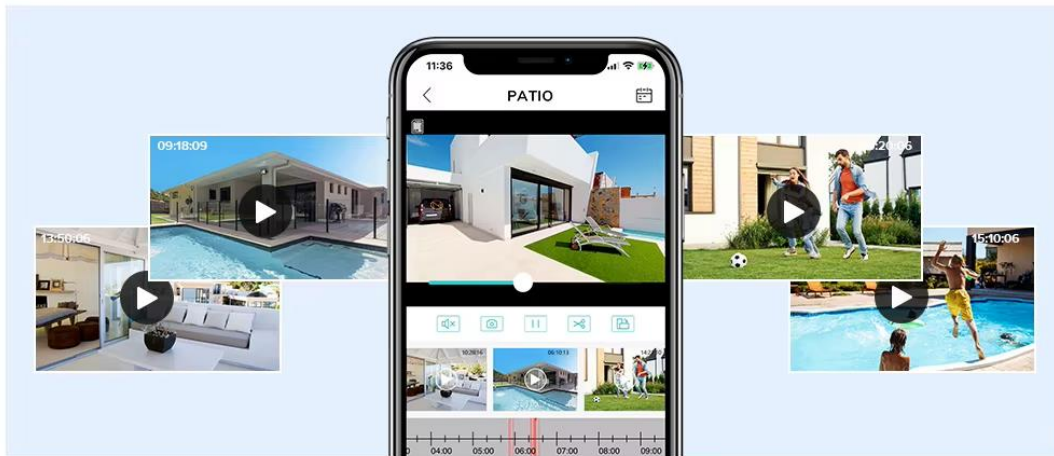

Sensitive
auto-tracking

Pan 270°
Tilt 90°

Smarter
Body Tracking

Geavanceerde H.265AI+Video Compressie

H.264 Compression Format

H.265 Compression Format

SD Card & Cloud Storage

Support cloud storage and Max 128G SD card

SD Card Storage

Cloud storage

Up to
128GB
Micro SD Card

Three types of connection

Bluetooth connection & wifi connection & network cable connection

Remote access and control

With just a few clicks on the iCsee app or client, you can always stay in touch with your family or business.

Free iCsee APP

Available on the  **App Store**  **Get it on Google play**

Free iCsee Client

 **Download Mac Version**  **Download for Windows**

Browsers

IP66 Waterproof

Protect your security even in the rain, snow or wind weather(-10°-50°)