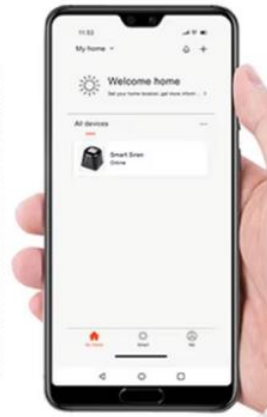

Válvula inteligente Tuya Wifi Zigbee, controlador de encendido y apagado automático con Alexa, asistente de Google, SmartLife Alice para tubería de Gas y agua

AICANTEK

-  Support Amazon Alexa
-  Support Google Assistant
-  Support IFTTT
-  Support Tuya

Funciona con alexa

Funciona con Google Assistant

Alexa, Close the valve switch

Google, Close the valve switch

Please open the valve

OK

The advertisement features a kitchen scene with a stove, a knife block, and a smart speaker. A callout box shows a close-up of the smart valve switch, which is a white plastic valve with a black motor and a red handle. The background is dark, and the overall aesthetic is modern and clean.