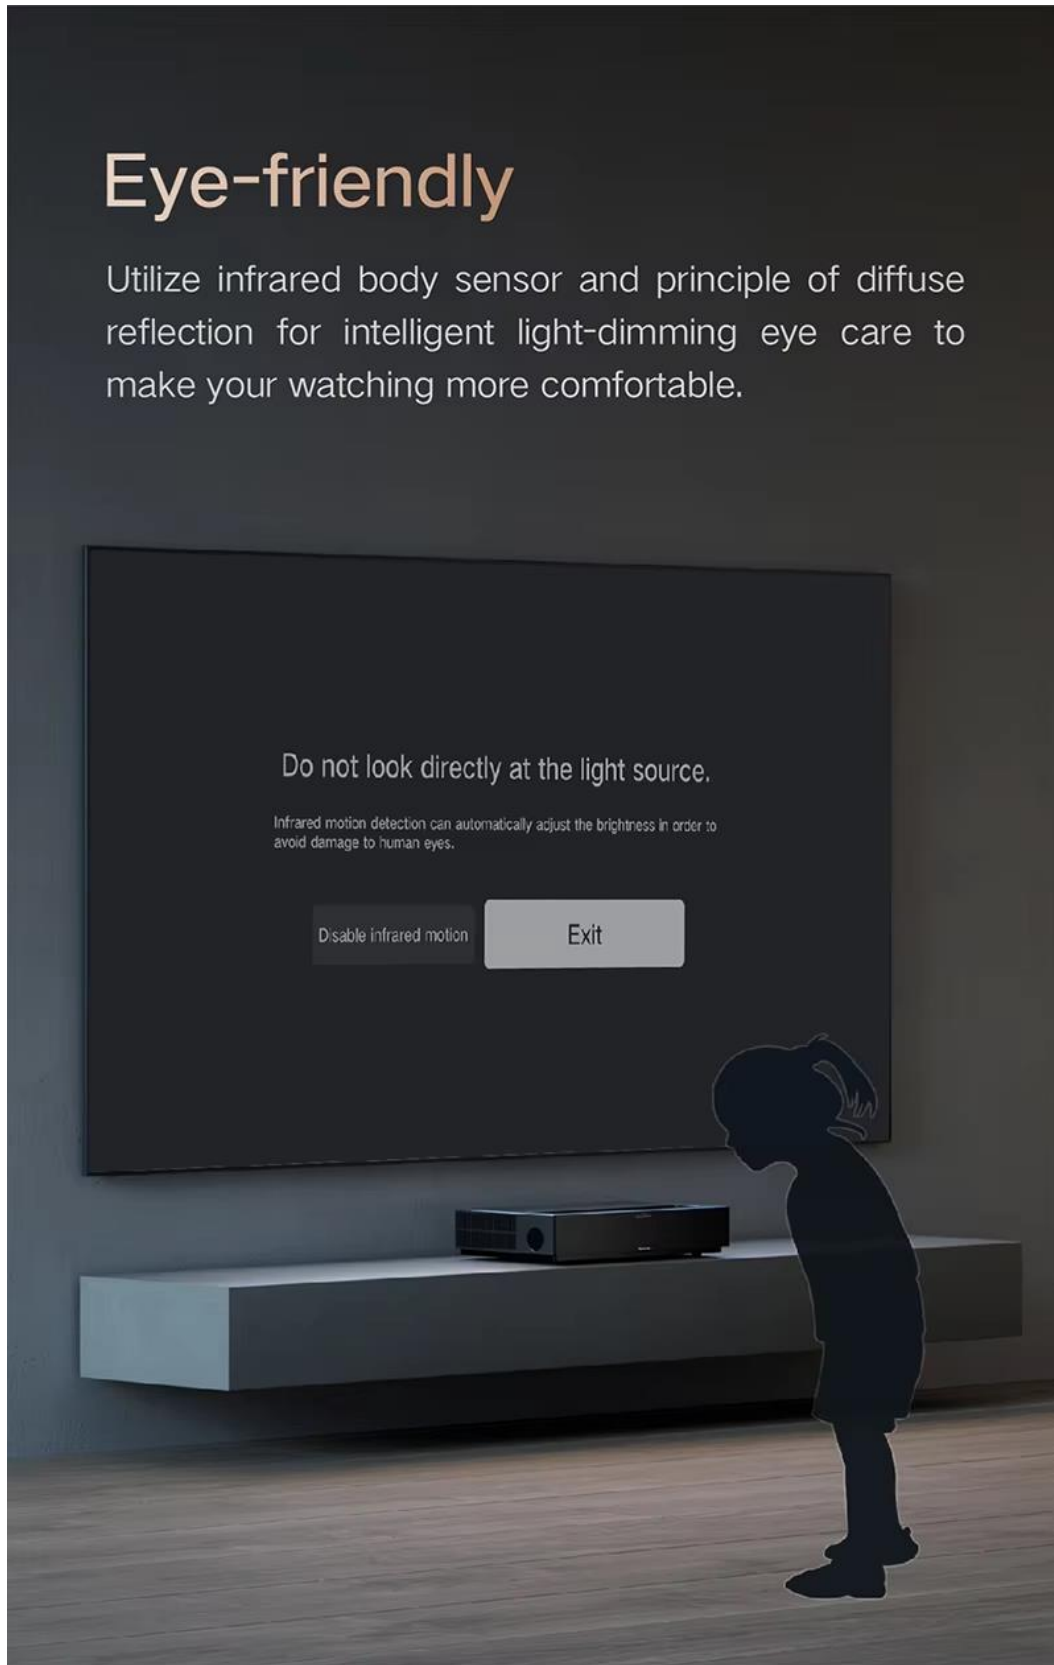

Dolby Vision

More visible details in
highlights and shadows.

Support three HDR modes

 Dolby Vision

HDR10+

HDR10

Eye-friendly

Utilize infrared body sensor and principle of diffuse reflection for intelligent light-dimming eye care to make your watching more comfortable.

With a wide array of connection options for easy connection and use of devices, Theater meets your various needs.

AC × 1

USB × 2

HDMI2.1 × 3

LAN × 1

AUDIO × 1

OPTICAL × 1

Cutting-edge gaming experience