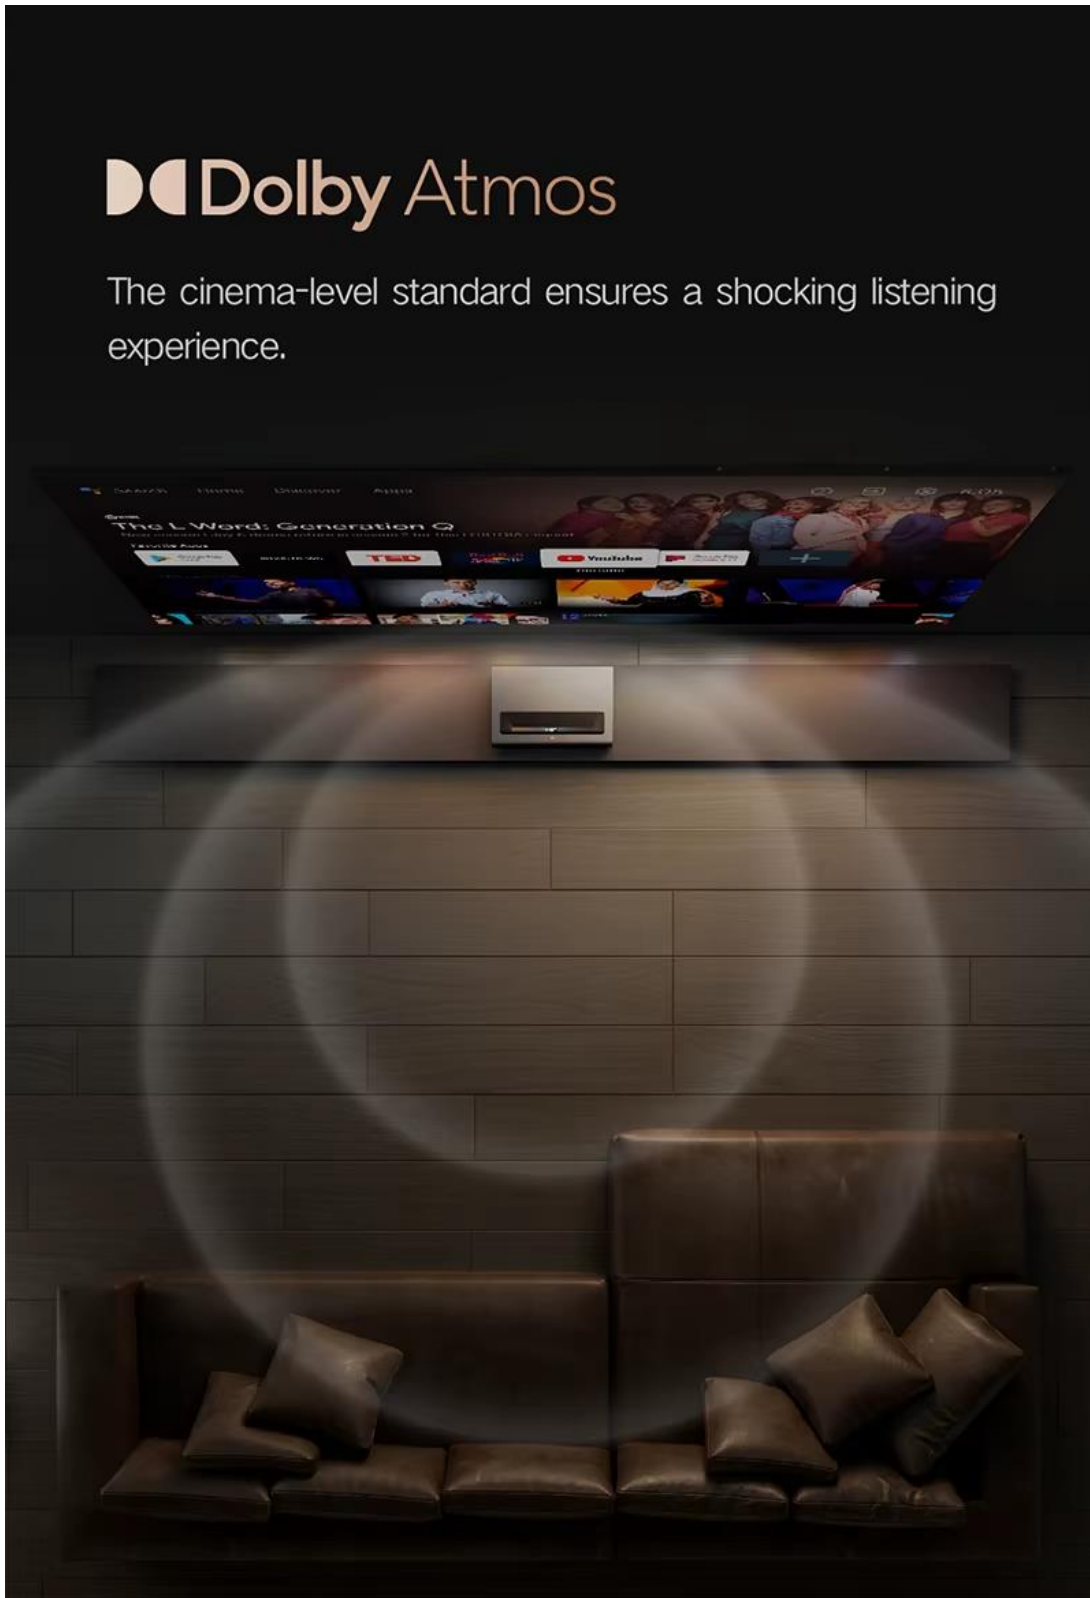

Dolby Atmos

The cinema-level standard ensures a shocking listening experience.