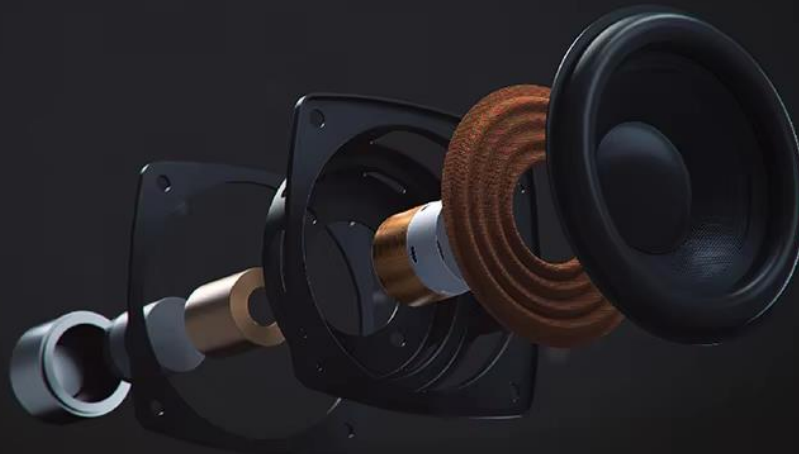

androidtv 11.0

Chromecast
built-in

Dolby Atmos

The cinema-level standard ensures a shocking listening experience.

Sound by
Bowers & Wilkins

Bespoke designed speakers tuned by Bowers & Wilkins engineers, for people who love music.

2 × 15W
speakers

Fiberglass
mid/bass
driver cone

Titanium
tweeter
dome

Audio Grade
crossover
components

Acoustic Class
speaker
cloth

Flowport™
bass
reflex port

Optimized
tweeter
grille

4K UHD picture