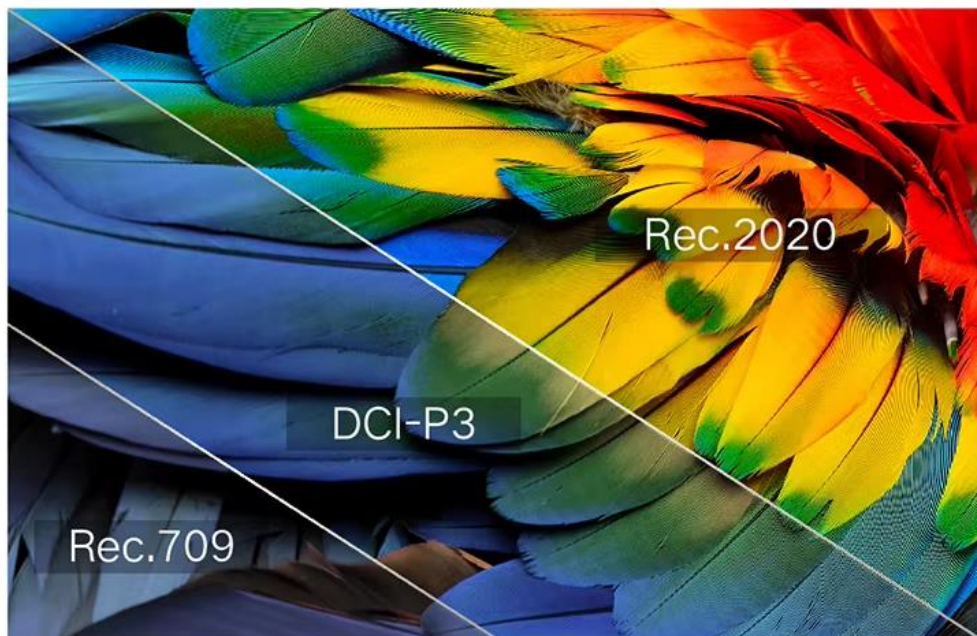

Enjoy a stunning crystal-clear
4K movie theater experience.

Crisp and clear anytime With 1800 ISO Lumens

Even during the day or with the lights on, the image stays incredibly vibrant and clear.

Picture comes alive With 1.07 billion colors

Exceeds the color space recognizable by human eye , making the displayed colors more realistic.

107% Rec.2020

100% Rec.709

ALPD® 4.0 RGB+
Triple color laser light source

4K UHD

Sound by

Bowers & Wilkins

 **Dolby**
VISION · ATMOS