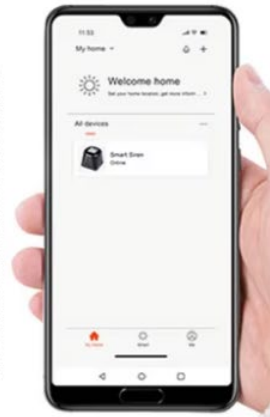

Válvula inteligente Tuya Wifi Zigbee, controlador de encendido y apagado automático con Alexa, asistente de Google, SmartLife Alice para tubería de Gas y agua

AICANTEK

-  Support Amazon Alexa
-  Support Google Assistant
-  Support IFTTT
-  Support Tuya

Funciona con alexa

Funciona con Google Assistant

Alexa, Close the valve switch

Google, Close the valve switch

Please open the valve

OK

The advertisement features a kitchen scene with a stove, a knife block, and a smart speaker. A callout box shows a close-up of the smart valve switch, which is a white plastic valve with a black motor and a red handle. The background is dark, and the text is overlaid in blue speech bubbles.