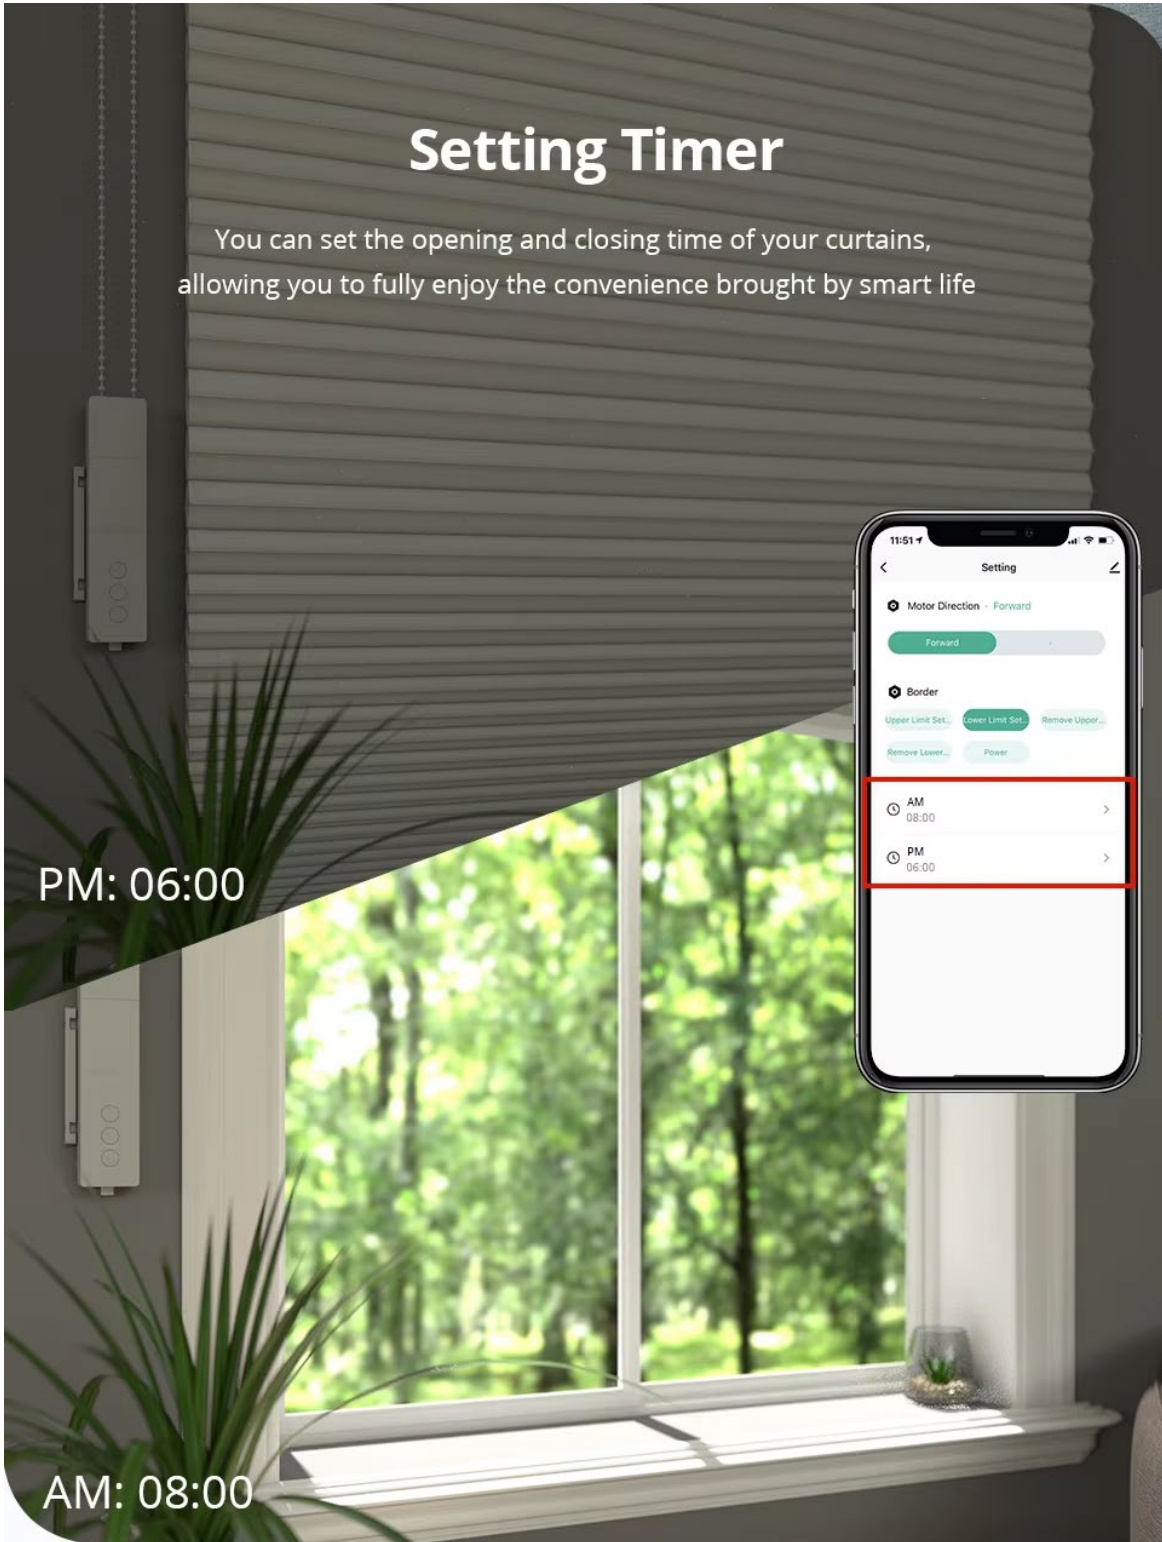

Zemismart-persiana eléctrica inteligente Tuya Zigbee, Motor alimentado por batería, Alexa, Google Home, Yandex, nueva actualización

Voice Control

Voice control by Alexa / Google Home/ Yandex via tuya app.

Turn on the living room's curtain

Setting Timer

You can set the opening and closing time of your curtains, allowing you to fully enjoy the convenience brought by smart life

PM: 06:00

AM: 08:00

APP CONTROL

Allows you to control the opening and closing of the curtain anytime, anywhere

 Need to purchase additional gateway center
Please go to ZemiSmart to buy

Battery Percentage
25%

↑

You can check the battery level through the tuya APP

LONG STANDBY

Can work on a single charge

5 
MONTHS

3000 
MA

Click anywhere to control

You can place the Remote anywhere in your home
control your curtains with one simple click

Set Limit

Limit can only be set by remote control or in the tuya app

Remote control

Tuya APP