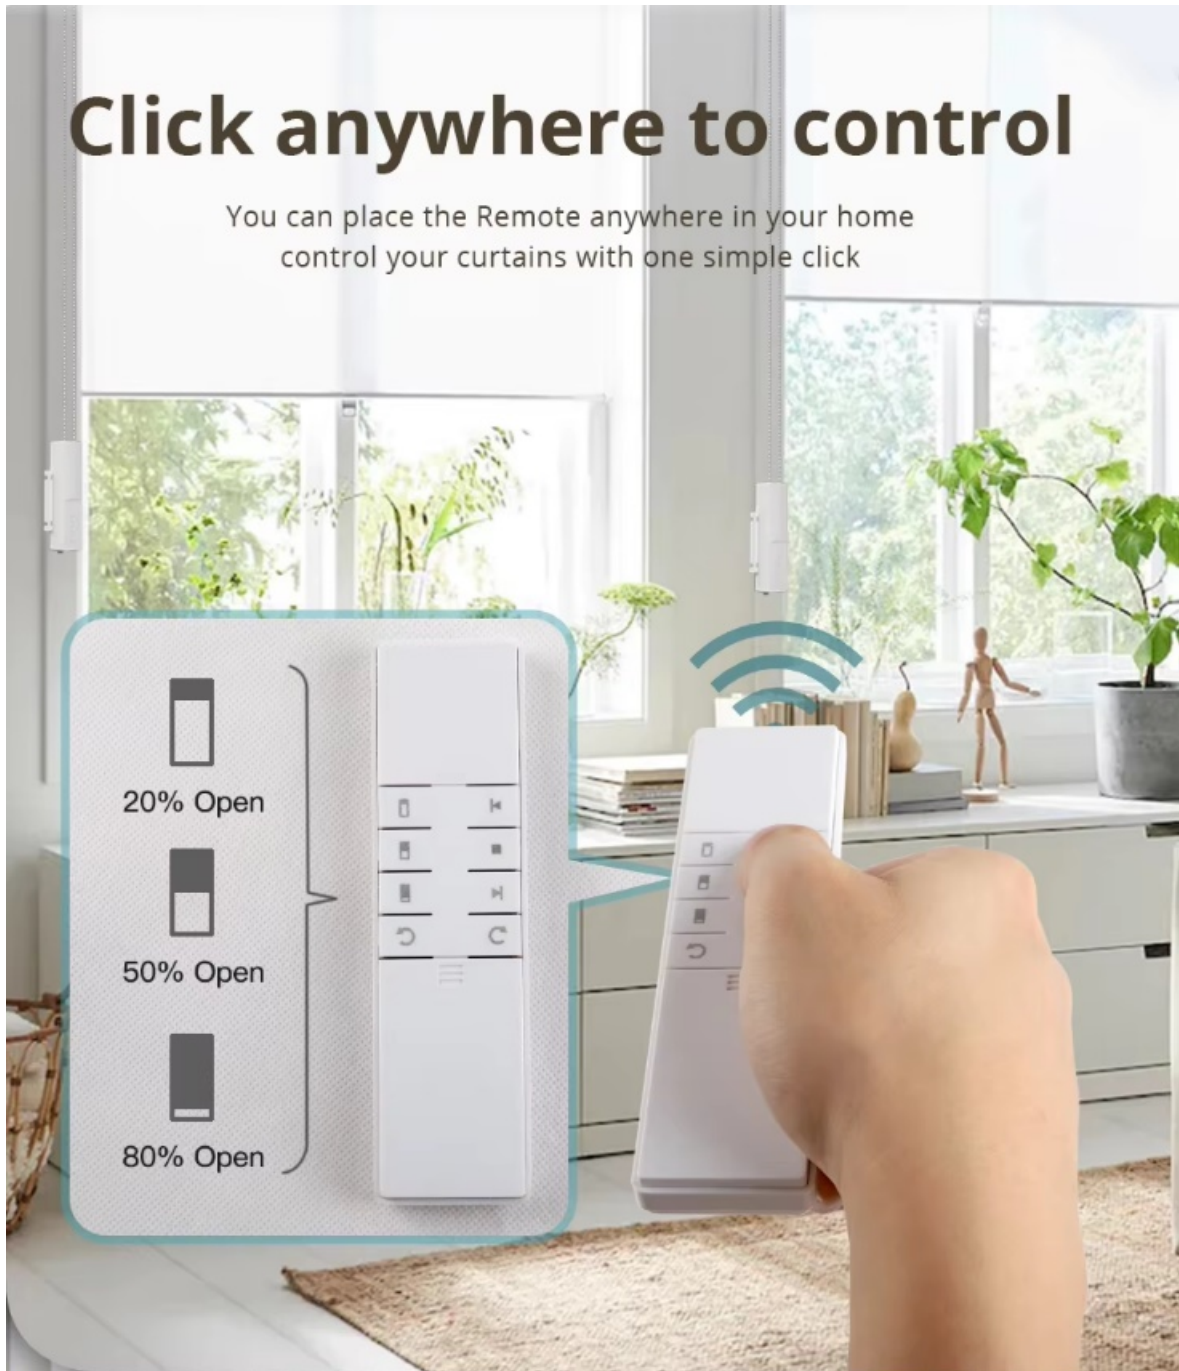

Click anywhere to control

You can place the Remote anywhere in your home
control your curtains with one simple click

Set Limit

Limit can only be set by remote control or in the tuya app

Remote control

Tuya APP