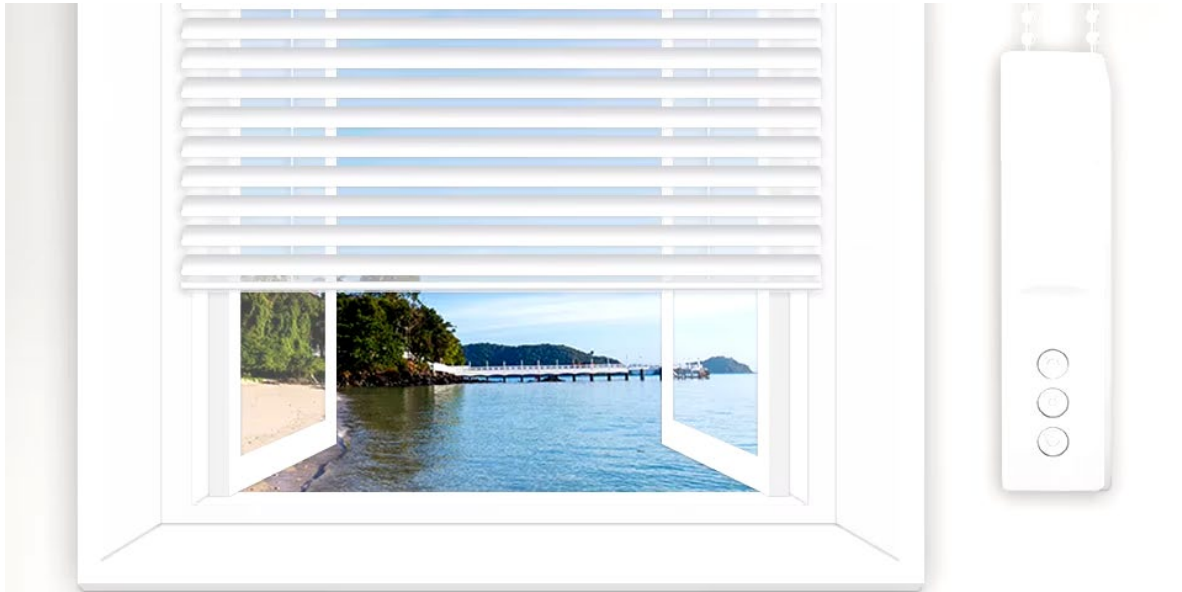

Click anywhere to control

You can place the Remote anywhere in your home
control your curtains with one simple click

Set Limit

Limit can only be set by remote control or in the tuya app

Remote control

Tuya APP