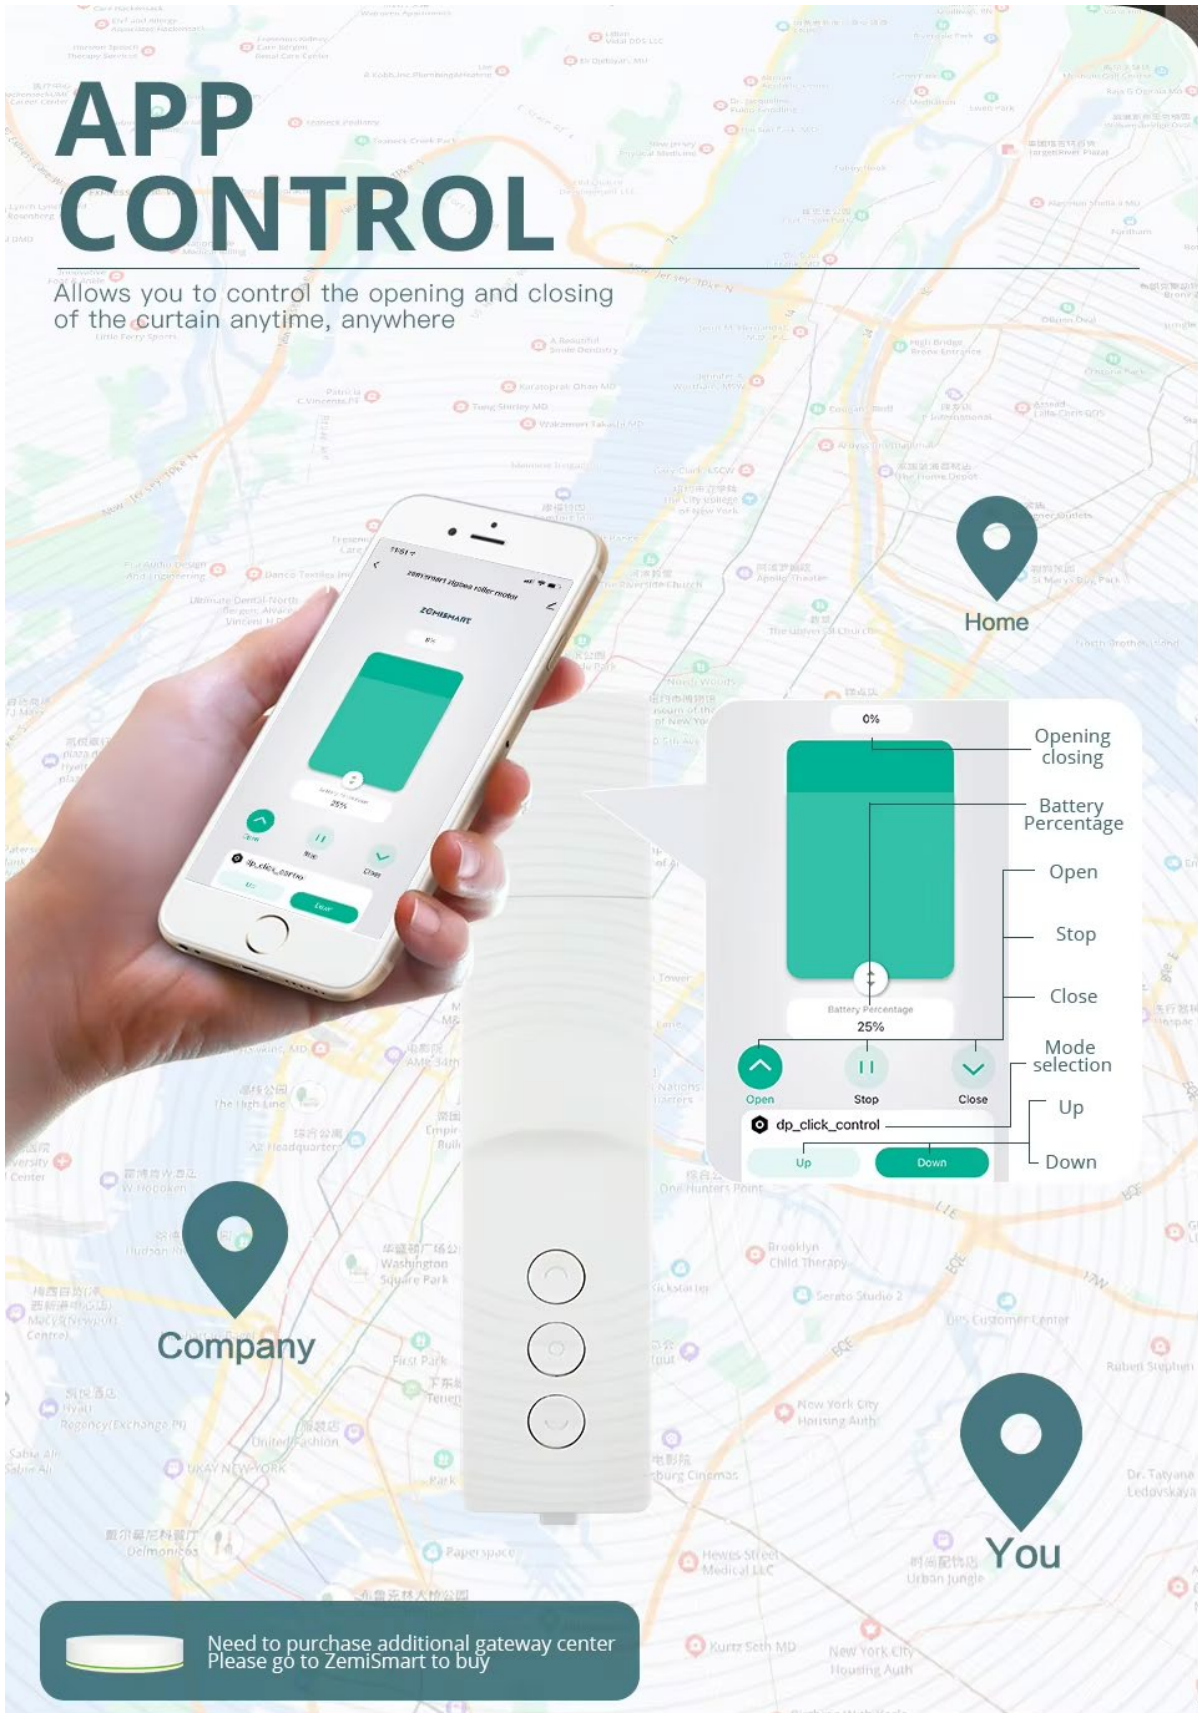

Zemismart-persiana eléctrica inteligente Tuya Zigbee, Motor alimentado por batería, Alexa, Google Home, Yandex, nueva actualización

Voice Control

Voice control by Alexa / Google Home/ Yandex via tuya app.

Turn on the living room's curtain

Setting Timer

You can set the opening and closing time of your curtains, allowing you to fully enjoy the convenience brought by smart life

PM: 06:00

AM: 08:00

APP CONTROL

Allows you to control the opening and closing of the curtain anytime, anywhere

 Need to purchase additional gateway center
Please go to ZemiSmart to buy

Battery Percentage
25%

↑

You can check the battery level through the tuya APP

LONG STANDBY

Can work on a single charge

5 
MONTHS

3000 
MA

Click anywhere to control

You can place the Remote anywhere in your home
control your curtains with one simple click

Set Limit

Limit can only be set by remote control or in the tuya app

Remote control

Tuya APP