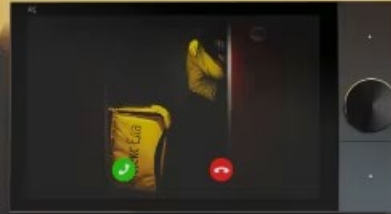

The details of the S10 are simply too intelligent

Intelligent Security Function

Online guard family security, support Tuya intelligent visual doorbell, become the goalkeeper of the family.