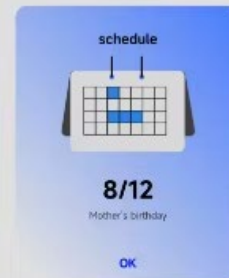

Alarm Clock & Schedule Reminder Function

provide intimate services for the elderly at home to help them better manage their time.

A Variety Of Networks And Interfaces

The product also supports Type-C interfaces and 5GHz and 2.4GHz networks, providing you with faster network connections and more stable signal transmission.