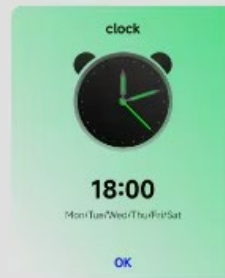

### Intelligent Security Function

Online guard family security, support Tuya intelligent visual doorbell, become the goalkeeper of the family.

### Alarm Clock & Schedule Reminder Function

provide intimate services for the elderly at home to help them better manage their time.