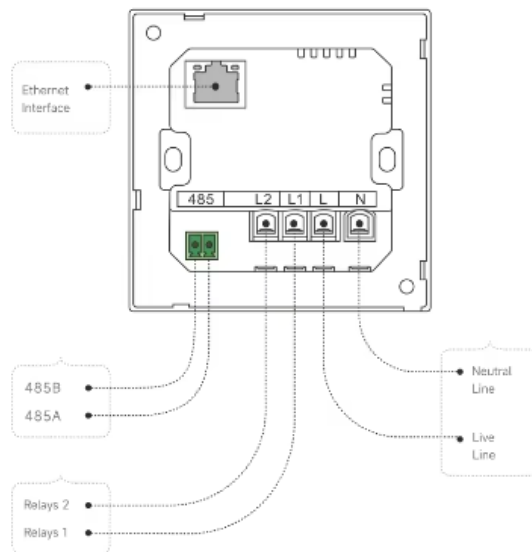

Installation instructions

Complete Machine Wiring Definitions

⚠
Do not connect high-voltage power to the 485 interface